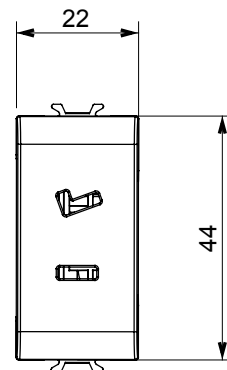

Wide range of control devices, sockets for power supply (conforming to national and international standards) signal pick-up, climate control, comfort management, technical alarm signalling and emergency lighting management. The ChoruSmart modular devices are available in five colours, glossy white, satin white, natural beige, satin black and lacquered titanium and in various sizes from 1/2, 1, 2 and 3 modules. Thanks to the mounting supports for rectangular, square and round boxes, endless combinations can be created with the ChoruSmart range of plates.

Category	SELV socket	Description	2P - 6A - 24 V polarised
Colour	Glossy Titanium	For plug pins	Flat
No. modules	1	Electrocod	0131
Material	Technopolymer		

### DIMENSIONAL