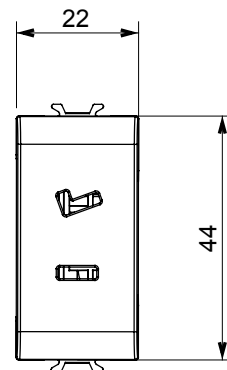

Wide range of control devices, sockets for power supply (conforming to national and international standards) signal pick-up, climate control, comfort management, technical alarm signalling and emergency lighting management. The ChoruSmart modular devices are available in five colours, glossy white, satin white, natural beige, satin black and lacquered titanium and in various sizes from 1/2, 1, 2 and 3 modules. Thanks to the mounting supports for rectangular, square and round boxes, endless combinations can be created with the ChoruSmart range of plates.

Category	SELV socket	Description	2P - 6A - 24 V polarised
Colour	Glossy Titanium	For plug pins	Flat
No. modules	1	Electrocod	0131
Material	Technopolymer		

DIMENSIONAL

STANDARDS/APPROVALS