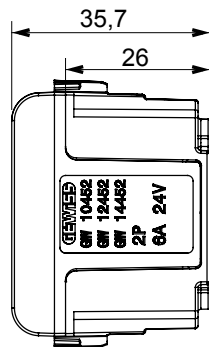

Wide range of control devices, sockets for power supply (conforming to national and international standards) signal pick-up, climate control, comfort management, technical alarm signalling and emergency lighting management. The ChoruSmart modular devices are available in five colours, glossy white, satin white, natural beige, satin black and lacquered titanium and in various sizes from 1/2, 1, 2 and 3 modules. Thanks to the mounting supports for rectangular, square and round boxes, endless combinations can be created with the ChoruSmart range of plates.

Category	SELV socket	Description	2P - 6A - 24 V polarised
Colour	Glossy Titanium	For plug pins	Flat
No. modules	1	Electrocod	0131
Material	Technopolymer		

DIMENSIONAL

STANDARDS/APPROVALS