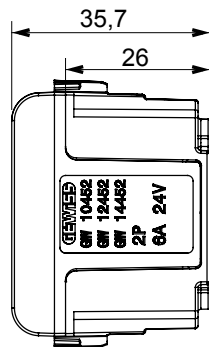

Wide range of control devices, sockets for power supply (conforming to national and international standards) signal pick-up, climate control, comfort management, technical alarm signalling and emergency lighting management. The ChoruSmart modular devices are available in five colours, glossy white, satin white, natural beige, satin black and lacquered titanium and in various sizes from 1/2, 1, 2 and 3 modules. Thanks to the mounting supports for rectangular, square and round boxes, endless combinations can be created with the ChoruSmart range of plates.

Category	SELV socket	Description	2P - 6A - 24 V polarised
Colour	Glossy Titanium	For plug pins	Flat
No. modules	1	Electrocod	0131
Material	Technopolymer		

### DIMENSIONAL