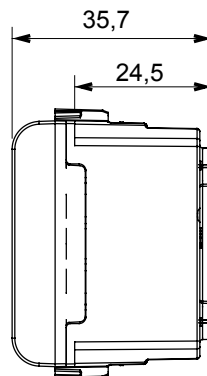

Wide range of control devices, sockets for power supply (conforming to national and international standards) signal pick-up, climate control, comfort management, technical alarm signalling and emergency lighting management. The ChoruSmart modular devices are available in five colours, glossy white, satin white, natural beige, satin black and lacquered titanium and in various sizes from 1/2, 1, 2 and 3 modules. Thanks to the mounting supports for rectangular, square and round boxes, endless combinations can be created with the ChoruSmart range of plates.

Category	SELV socket	Description	2P - 6A - 24 V
Colour	Glossy Titanium	For plug pins	Ø 3 mm
No. modules	1	Electrocod	0131
Material	Technopolymer		

DIMENSIONAL

STANDARDS/APPROVALS