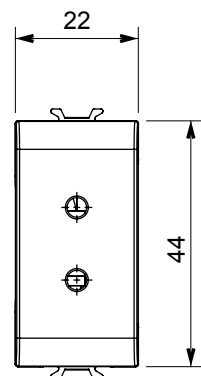

Wide range of control devices, sockets for power supply (conforming to national and international standards) signal pick-up, climate control, comfort management, technical alarm signalling and emergency lighting management. The ChoruSmart modular devices are available in five colours, glossy white, satin white, natural beige, satin black and lacquered titanium and in various sizes from 1/2, 1, 2 and 3 modules. Thanks to the mounting supports for rectangular, square and round boxes, endless combinations can be created with the ChoruSmart range of plates.

Category	SELV socket	Description	2P - 6A - 24 V
Colour	Glossy Titanium	For plug pins	Ø 3 mm
No. modules	1	Electrocod	0131
Material	Technopolymer		

DIMENSIONAL

STANDARDS/APPROVALS