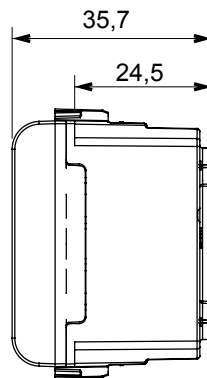

Wide range of control devices, sockets for power supply (conforming to national and international standards) signal pick-up, climate control, comfort management, technical alarm signalling and emergency lighting management. The ChoruSmart modular devices are available in five colours, glossy white, satin white, natural beige, satin black and lacquered titanium and in various sizes from 1/2, 1, 2 and 3 modules. Thanks to the mounting supports for rectangular, square and round boxes, endless combinations can be created with the ChoruSmart range of plates.

Category	SELV socket	Description	2P - 6A - 24 V
Colour	Glossy Titanium	For plug pins	Ø 3 mm
No. modules	1	Electrocod	0131
Material	Technopolymer		

### DIMENSIONAL