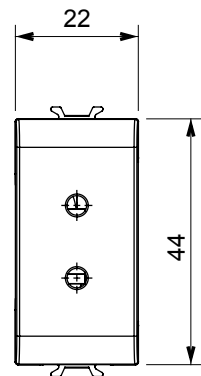

Wide range of control devices, sockets for power supply (conforming to national and international standards) signal pick-up, climate control, comfort management, technical alarm signalling and emergency lighting management. The ChoruSmart modular devices are available in five colours, glossy white, satin white, natural beige, satin black and lacquered titanium and in various sizes from 1/2, 1, 2 and 3 modules. Thanks to the mounting supports for rectangular, square and round boxes, endless combinations can be created with the ChoruSmart range of plates.

Category	SELV socket	Description	2P - 6A - 24 V
Colour	Glossy Titanium	For plug pins	Ø 3 mm
No. modules	1	Electrocod	0131
Material	Technopolymer		

### DIMENSIONAL