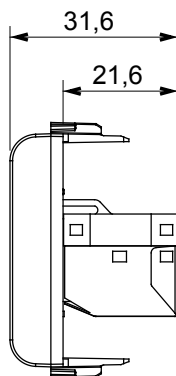

Wide range of control devices, sockets for power supply (conforming to national and international standards) signal pick-up, climate control, comfort management, technical alarm signalling and emergency lighting management. The ChoruSmart modular devices are available in five colours, glossy white, satin white, natural beige, satin black and lacquered titanium and in various sizes from 1/2, 1, 2 and 3 modules. Thanks to the mounting supports for rectangular, square and round boxes, endless combinations can be created with the ChoruSmart range of plates.

Category	Data socket	Description	RJ45
Colour	Glossy Titanium	Use category	6
Cables	FTP	Connection	Toolless
Number pairs	4	Standard	EN 60603-7-5
No. modules	1	Electrocod	3722
Material	Technopolymer		

### DIMENSIONAL