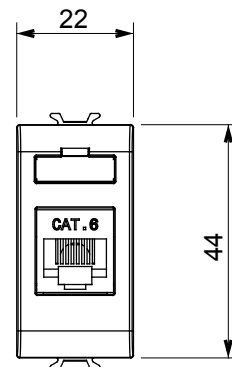

Wide range of control devices, sockets for power supply (conforming to national and international standards) signal pick-up, climate control, comfort management, technical alarm signalling and emergency lighting management. The ChoruSmart modular devices are available in five colours, glossy white, satin white, natural beige, satin black and lacquered titanium and in various sizes from 1/2, 1, 2 and 3 modules. Thanks to the mounting supports for rectangular, square and round boxes, endless combinations can be created with the ChoruSmart range of plates.

Category	Data socket	Description	RJ45
Colour	Glossy Titanium	Use category	6
Cables	FTP	Connection	Toolless
Number pairs	4	Standard	EN 60603-7-5
No. modules	1	Electrocod	3722
Material	Technopolymer		

### DIMENSIONAL