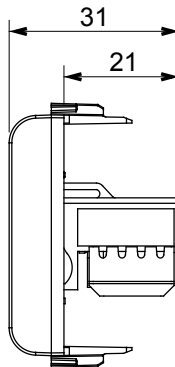

Wide range of control devices, sockets for power supply (conforming to national and international standards) signal pick-up, climate control, comfort management, technical alarm signalling and emergency lighting management. The ChoruSmart modular devices are available in five colours, glossy white, satin white, natural beige, satin black and lacquered titanium and in various sizes from 1/2, 1, 2 and 3 modules. Thanks to the mounting supports for rectangular, square and round boxes, endless combinations can be created with the ChoruSmart range of plates.

Category	Data socket	Description	RJ45
Colour	Glossy Titanium	Use category	6
Cables	UTP	Connection	Toolless
Number pairs	4	Standard	EN 60603-7-4
No. modules	1	Electrocod	3722
Material	Technopolymer		

### DIMENSIONAL