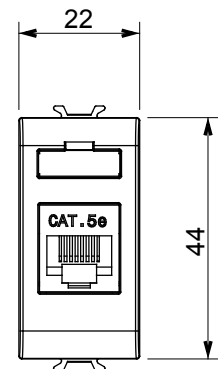

Product Data Sheet

GW14422

CHORUSMART - Domestic range

Wide range of control devices, sockets for power supply (conforming to national and international standards) signal pick-up, climate control, comfort management, technical alarm signalling and emergency lighting management. The ChoruSmart modular devices are available in five colours, glossy white, satin white, natural beige, satin black and lacquered titanium and in various sizes from 1/2, 1, 2 and 3 modules. Thanks to the mounting supports for rectangular, square and round boxes, endless combinations can be created with the ChoruSmart range of plates.

Category	Data socket	Description	RJ45
Colour	Glossy Titanium	Use category	5e
Cables	FTP	Connection	Toolless
Number pairs	4	Standard	EN 60603-7-3
No. modules	1	Electrocod	3722
Material	Technopolymer		

DIMENSIONAL