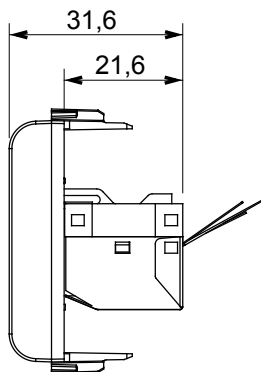

Product Data Sheet

GW14422

CHORUSMART - Domestic range

Wide range of control devices, sockets for power supply (conforming to national and international standards) signal pick-up, climate control, comfort management, technical alarm signalling and emergency lighting management. The ChoruSmart modular devices are available in five colours, glossy white, satin white, natural beige, satin black and lacquered titanium and in various sizes from 1/2, 1, 2 and 3 modules. Thanks to the mounting supports for rectangular, square and round boxes, endless combinations can be created with the ChoruSmart range of plates.

Category	Data socket	Description	RJ45
Colour	Glossy Titanium	Use category	5e
Cables	FTP	Connection	Toolless
Number pairs	4	Standard	EN 60603-7-3
No. modules	1	Electrocod	3722
Material	Technopolymer		

DIMENSIONAL