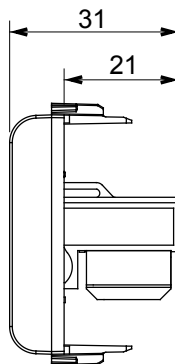

Wide range of control devices, sockets for power supply (conforming to national and international standards) signal pick-up, climate control, comfort management, technical alarm signalling and emergency lighting management. The ChoruSmart modular devices are available in five colours, glossy white, satin white, natural beige, satin black and lacquered titanium and in various sizes from 1/2, 1, 2 and 3 modules. Thanks to the mounting supports for rectangular, square and round boxes, endless combinations can be created with the ChoruSmart range of plates.

Category	Data socket	Description	RJ45
Colour	Glossy Titanium	Use category	5e
Cables	UTP	Connection	Toolless
Number pairs	4	Standard	EN 60603-7-2
No. modules	1	Electrocod	3722
Material	Technopolymer		

### DIMENSIONAL