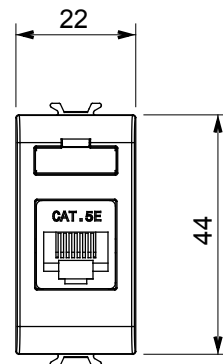

Wide range of control devices, sockets for power supply (conforming to national and international standards) signal pick-up, climate control, comfort management, technical alarm signalling and emergency lighting management. The ChoruSmart modular devices are available in five colours, glossy white, satin white, natural beige, satin black and lacquered titanium and in various sizes from 1/2, 1, 2 and 3 modules. Thanks to the mounting supports for rectangular, square and round boxes, endless combinations can be created with the ChoruSmart range of plates.

Category	Data socket	Description	RJ45
Colour	Glossy Titanium	Use category	5e
Cables	UTP	Connection	Toolless
Number pairs	4	Standard	EN 60603-7-2
No. modules	1	Electrocod	3722
Material	Technopolymer		

### DIMENSIONAL