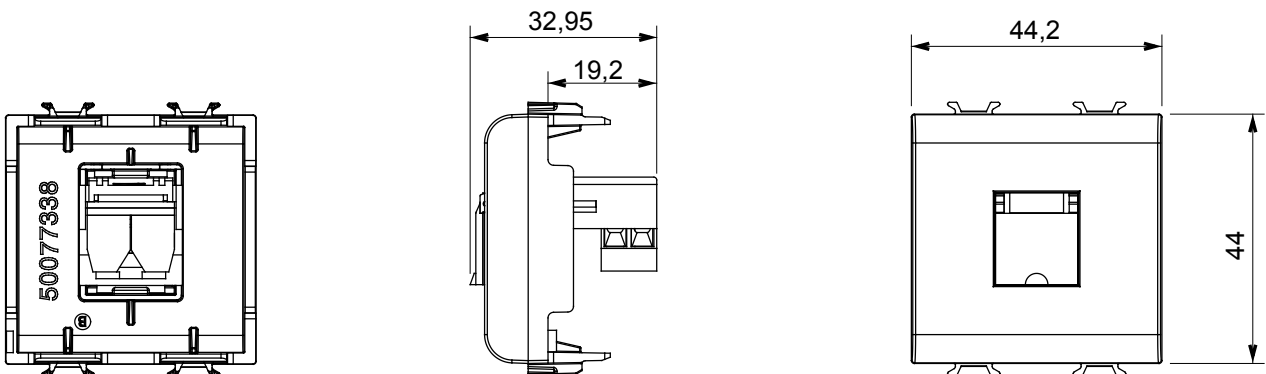

Wide range of control devices, sockets for power supply (conforming to national and international standards) signal pick-up, climate control, comfort management, technical alarm signalling and emergency lighting management. The ChoruSmart modular devices are available in five colours, glossy white, satin white, natural beige, satin black and lacquered titanium and in various sizes from 1/2, 1, 2 and 3 modules. Thanks to the mounting supports for rectangular, square and round boxes, endless combinations can be created with the ChoruSmart range of plates.

Category	Telephone socket-outlet	Description	RJ11
Colour	Glossy Titanium	Type	Screw-on terminals
Connection	Screw-on terminals	No. modules	2
Electrocod	3720	Material	Technopolymer

DIMENSIONAL

STANDARDS/APPROVALS