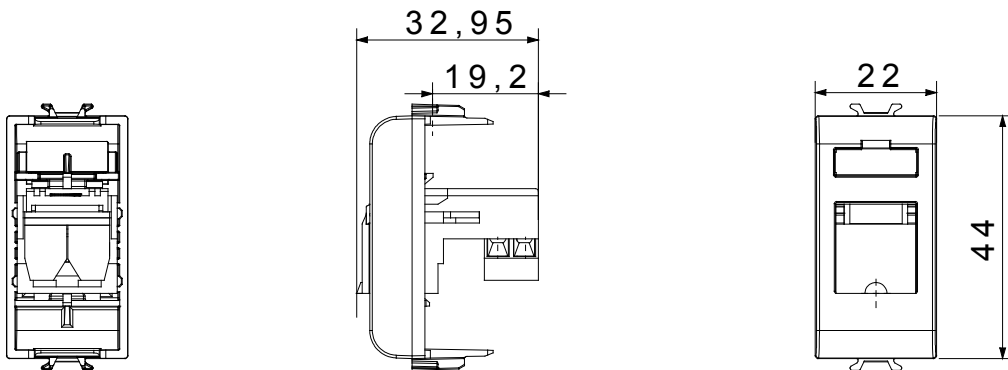

## GW14401

CHORUSMART - Domestic range

Wide range of control devices, sockets for power supply (conforming to national and international standards) signal pick-up, climate control, comfort management, technical alarm signalling and emergency lighting management. The ChoruSmart modular devices are available in five colours, glossy white, satin white, natural beige, satin black and lacquered titanium and in various sizes from 1/2, 1, 2 and 3 modules. Thanks to the mounting supports for rectangular, square and round boxes, endless combinations can be created with the ChoruSmart range of plates.

Category	Telephone socket-outlet	Description	RJ11
Colour	Glossy Titanium	Connection	Screw-on terminals
No. modules	1	Electrocod	3720
Material	Technopolymer		

### DIMENSIONAL