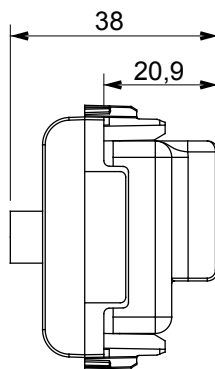

Wide range of control devices, sockets for power supply (conforming to national and international standards) signal pick-up, climate control, comfort management, technical alarm signalling and emergency lighting management. The ChoruSmart modular devices are available in five colours, glossy white, satin white, natural beige, satin black and lacquered titanium and in various sizes from 1/2, 1, 2 and 3 modules. Thanks to the mounting supports for rectangular, square and round boxes, endless combinations can be created with the ChoruSmart range of plates.

Category	TV/SAT socket-outlet	Description	Direct
Colour	Glossy Titanium	Attenuation	0 dB
Connectors	TV-SAT	Standard	EN 60728-4; IEC 61169-2; IEC 61169-24
No. modules	2	Cable fixing	With screw
Case	Pressure casting zamak metal body	Electrocod	0131
Material	Technopolymer		

### DIMENSIONAL