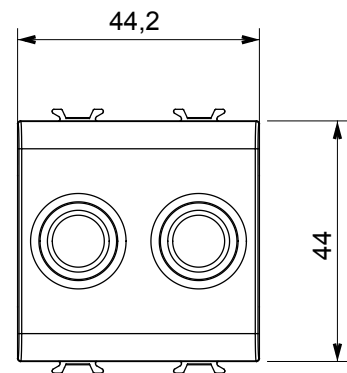

Wide range of control devices, sockets for power supply (conforming to national and international standards) signal pick-up, climate control, comfort management, technical alarm signalling and emergency lighting management. The ChoruSmart modular devices are available in five colours, glossy white, satin white, natural beige, satin black and lacquered titanium and in various sizes from 1/2, 1, 2 and 3 modules. Thanks to the mounting supports for rectangular, square and round boxes, endless combinations can be created with the ChoruSmart range of plates.

Category	TV/SAT socket-outlet	Description	Direct
Colour	Glossy Titanium	Attenuation	0 dB
Connectors	TV-SAT	Standard	EN 60728-4; IEC 61169-2; IEC 61169-24
No. modules	2	Cable fixing	With screw
Case	Pressure casting zamak metal body	Electrocod	0131
Material	Technopolymer		

### DIMENSIONAL