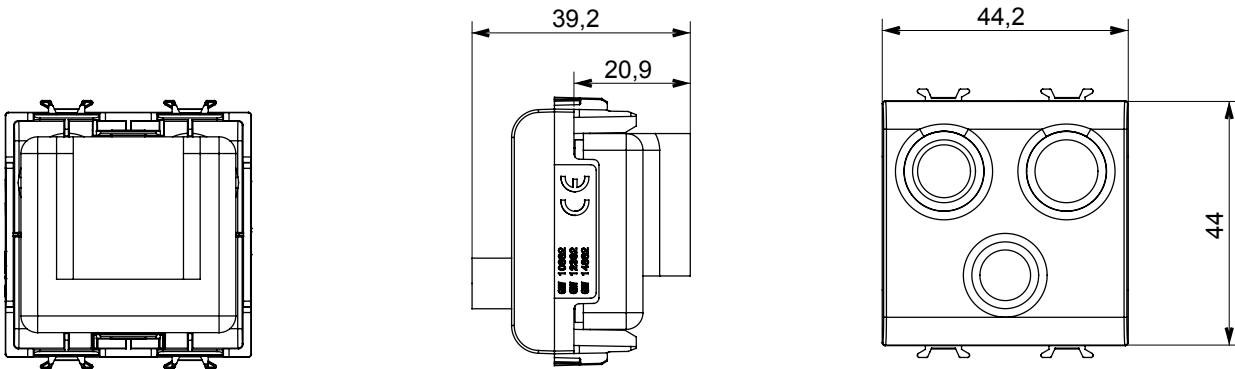

DIMENSIONAL

STANDARDS/APPROVALS

GEWISS S.p.A. Via A. Volta, 1
24069 Cenate Sotto - Bergamo - Italy
tel. +39 035 94 61 11 fax +39 035 94 69 09
Company subject to the management and
coordination of Polifin S.p.A.

www.gewiss.com
sat@gewiss.com
Last update 05/06/2026

Data, measures, designs and pictures are shown
only as informative purposes,
and could be changed without previous notice