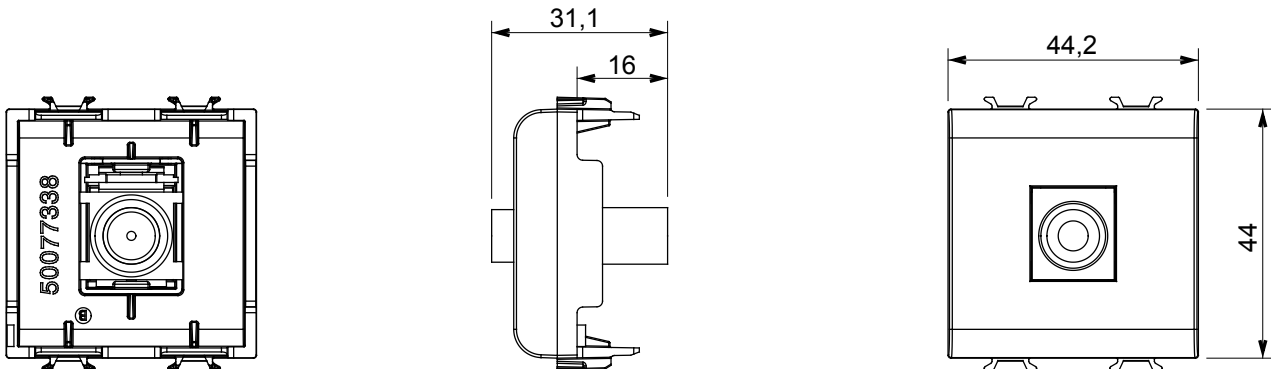

Wide range of control devices, sockets for power supply (conforming to national and international standards) signal pick-up, climate control, comfort management, technical alarm signalling and emergency lighting management. The ChoruSmart modular devices are available in five colours, glossy white, satin white, natural beige, satin black and lacquered titanium and in various sizes from 1/2, 1, 2 and 3 modules. Thanks to the mounting supports for rectangular, square and round boxes, endless combinations can be created with the ChoruSmart range of plates.

Category	TV/SAT socket-outlet	Description	Direct
Colour	Glossy Titanium	Attenuation	0 dB
Frequency	5-2400 MHz	Shielding	Class A
For connector type	F-Female	Standard	IEC 61169-24
No. modules	2	Cable fixing	Pressure-operated
Case	Plastic material body	Electrocod	0131
Material	Technopolymer		

### DIMENSIONAL