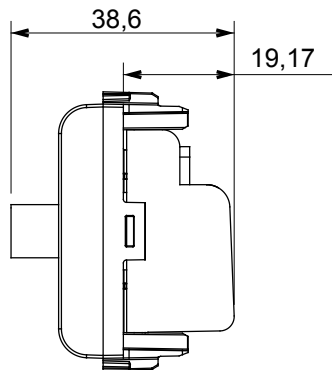

Wide range of control devices, sockets for power supply (conforming to national and international standards) signal pick-up, climate control, comfort management, technical alarm signalling and emergency lighting management. The ChoruSmart modular devices are available in five colours, glossy white, satin white, natural beige, satin black and lacquered titanium and in various sizes from 1/2, 1, 2 and 3 modules. Thanks to the mounting supports for rectangular, square and round boxes, endless combinations can be created with the ChoruSmart range of plates.

Category	TV/SAT socket-outlet	Description	Through wiring
Colour	Glossy Titanium	Attenuation	5 dB
Frequency	5-2400 MHz	Shielding	Class A
For connector type	F-Female	Standard	EN 60728-4; IEC 61169-24
No. modules	1	Cable fixing	With screw
Case	Pressure casting zamak metal body	Electrocod	0131
Material	Technopolymer		

DIMENSIONAL

STANDARDS/APPROVALS