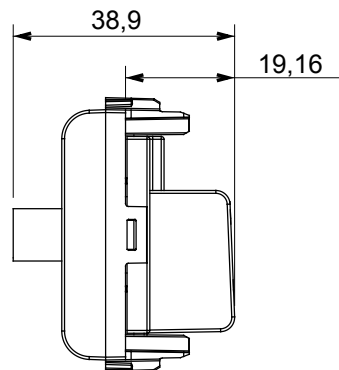

Wide range of control devices, sockets for power supply (conforming to national and international standards) signal pick-up, climate control, comfort management, technical alarm signalling and emergency lighting management. The ChoruSmart modular devices are available in five colours, glossy white, satin white, natural beige, satin black and lacquered titanium and in various sizes from 1/2, 1, 2 and 3 modules. Thanks to the mounting supports for rectangular, square and round boxes, endless combinations can be created with the ChoruSmart range of plates.

Category	TV/SAT socket-outlet	Description	Direct
Colour	Glossy Titanium	Attenuation	0 dB
Frequency	5-2400 MHz	Shielding	Class A
For connector type	F-Female	Standard	EN 60728-4; IEC 61169-24
No. modules	1	Cable fixing	With screw
Case	Pressure casting zamak metal body	Electrocod	0131
Material	Technopolymer		

DIMENSIONAL

STANDARDS/APPROVALS