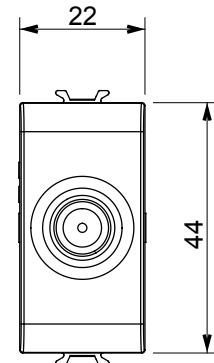

DIMENSIONAL