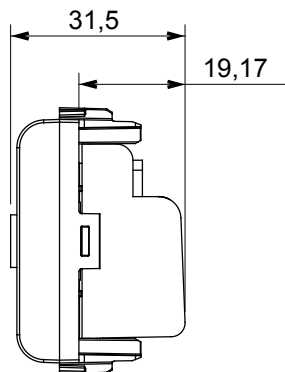

Wide range of control devices, sockets for power supply (conforming to national and international standards) signal pick-up, climate control, comfort management, technical alarm signalling and emergency lighting management. The ChoruSmart modular devices are available in five colours, glossy white, satin white, natural beige, satin black and lacquered titanium and in various sizes from 1/2, 1, 2 and 3 modules. Thanks to the mounting supports for rectangular, square and round boxes, endless combinations can be created with the ChoruSmart range of plates.

| | | | |
|--------------------|-----------------------------------|--------------|-------------------------|
| Category | TV socket-outlet | Description | Through wiring |
| Colour | Glossy Titanium | Attenuation | 5 dB |
| Frequency | 5-2400 MHz | Shielding | Class A |
| For connector type | IEC-Male | Standard | EN 60728-4; IEC 61169-2 |
| No. modules | 1 | Cable fixing | With screw |
| Case | Pressure casting zamak metal body | Electrocod | 0131 |
| Material | Technopolymer | | |

DIMENSIONAL

STANDARDS/APPROVALS