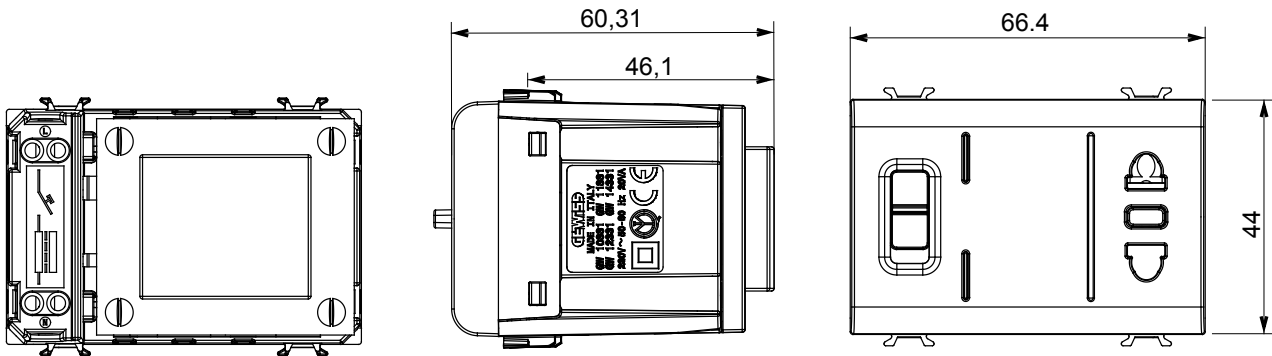

Wide range of control devices, sockets for power supply (conforming to national and international standards) signal pick-up, climate control, comfort management, technical alarm signalling and emergency lighting management. The ChoruSmart modular devices are available in five colours, glossy white, satin white, natural beige, satin black and lacquered titanium and in various sizes from 1/2, 1, 2 and 3 modules. Thanks to the mounting supports for rectangular, square and round boxes, endless combinations can be created with the ChoruSmart range of plates.

Category	Shaver socket-outlet	Description	With isolation transformer
Colour	Glossy Titanium	Standard	Euro-American
For plug pins	Ø 4 / 5 - 6,3x1,5 mm	Wiring terminals	With screw
Socket-out type	P11-USA	Standard	IEC 60884-1; EN 61558-2-5
Selectable output voltage	120-230 V ac	Resistance at test voltage	2000 V at 50 Hz for 1 minute
Maximum power	20 VA	Insulation resistance	> 5 MOhm
Supply voltage	230 V ac - 50/60 Hz	Thermo-pressure with ball	125 °C
Terminal grip on cable traction	> 50 N	Terminal tightening capacity stranded cables (mm <sup>2</sup> )	min. 0,75 - max. 2x4
Terminal tightening capacity solid cables (mm <sup>2</sup> )	min. 0,5 - max. 2x2,5	No. modules	3
Electrocod	0131	Material	Technopolymer

### DIMENSIONAL