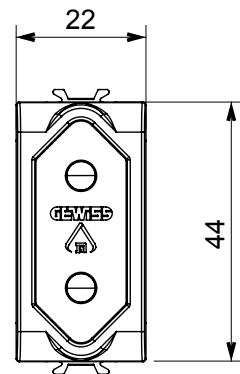

DIMENSIONAL