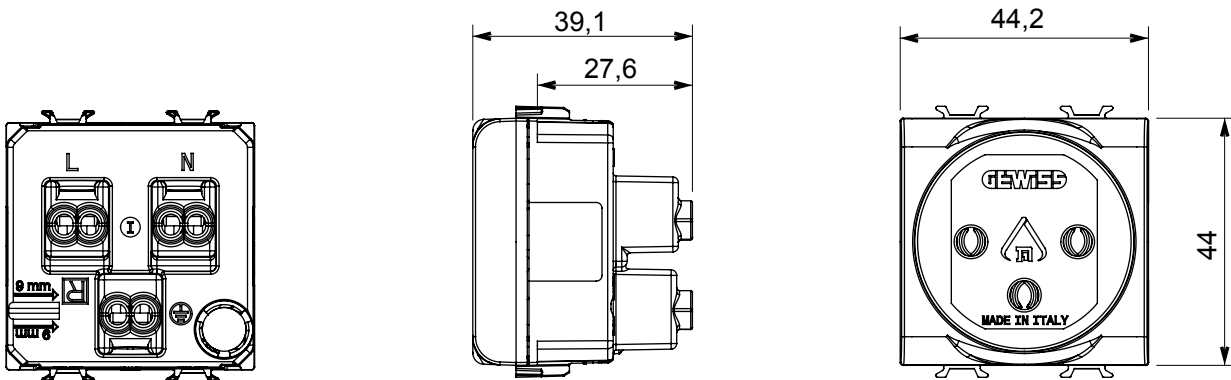

DIMENSIONAL

TECHNICAL SYMBOLOGY

STANDARDS/APPROVALS