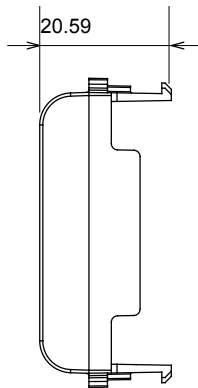

DIMENSIONAL