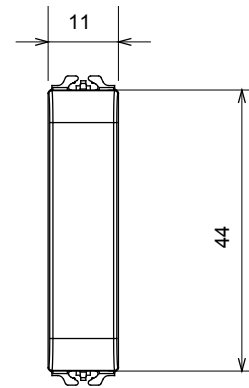

DIMENSIONAL