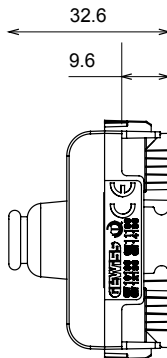

DIMENSIONAL