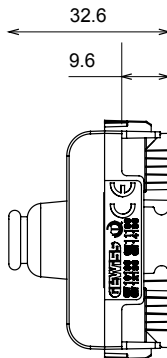

Wide range of control devices, sockets for power supply (conforming to national and international standards) signal pick-up, climate control, comfort management, technical alarm signalling and emergency lighting management. The ChoruSmart modular devices are available in five colours, glossy white, satin white, natural beige, satin black and lacquered titanium and in various sizes from 1/2, 1, 2 and 3 modules. Thanks to the mounting supports for rectangular, square and round boxes, endless combinations can be created with the ChoruSmart range of plates.

Category	Blanking module with cable output	Colour	Glossy Titanium
Description	1 module	Standard	EN 60669-1
Thermo-pressure with ball	125 °C	Glow Wire Test	850 °C
No. modules	1	Material	Technopolymer
Electrocod	0100		

### DIMENSIONAL