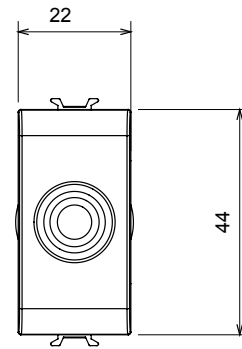

DIMENSIONAL