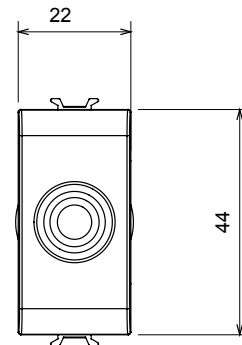

Wide range of control devices, sockets for power supply (conforming to national and international standards) signal pick-up, climate control, comfort management, technical alarm signalling and emergency lighting management. The ChoruSmart modular devices are available in five colours, glossy white, satin white, natural beige, satin black and lacquered titanium and in various sizes from 1/2, 1, 2 and 3 modules. Thanks to the mounting supports for rectangular, square and round boxes, endless combinations can be created with the ChoruSmart range of plates.

Category	Blanking module with cable output	Colour	Glossy Titanium
Description	1 module	Standard	EN 60669-1
Thermo-pressure with ball	125 °C	Glow Wire Test	850 °C
No. modules	1	Material	Technopolymer
Electrocod	0100		

### DIMENSIONAL