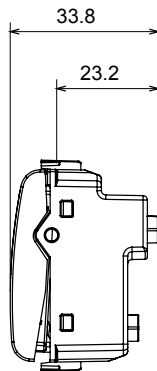

DIMENSIONAL