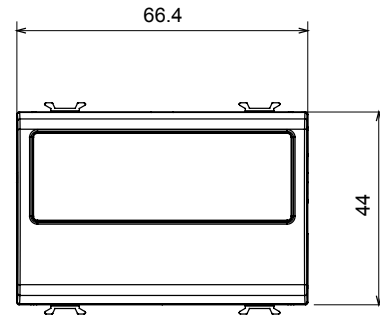

DIMENSIONAL

TECHNICAL SYMBOLOGY

STANDARDS/APPROVALS