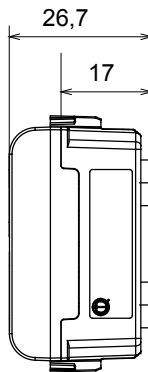

Wide range of control devices, sockets for power supply (conforming to national and international standards) signal pick-up, climate control, comfort management, technical alarm signalling and emergency lighting management. The ChoruSmart modular devices are available in five colours, glossy white, satin white, natural beige, satin black and lacquered titanium and in various sizes from 1/2, 1, 2 and 3 modules. Thanks to the mounting supports for rectangular, square and round boxes, endless combinations can be created with the ChoruSmart range of plates.

Category	Indicator lamp	Symbol	DND+MUR
Colour	Natural satin beige	Diffuser colour	Opal diffuser
Standard	EN 62094-1	Thermo-pressure with ball	125 °C
Glow Wire Test	850 °C	No. modules	1
Electrocod	0781		

### DIMENSIONAL