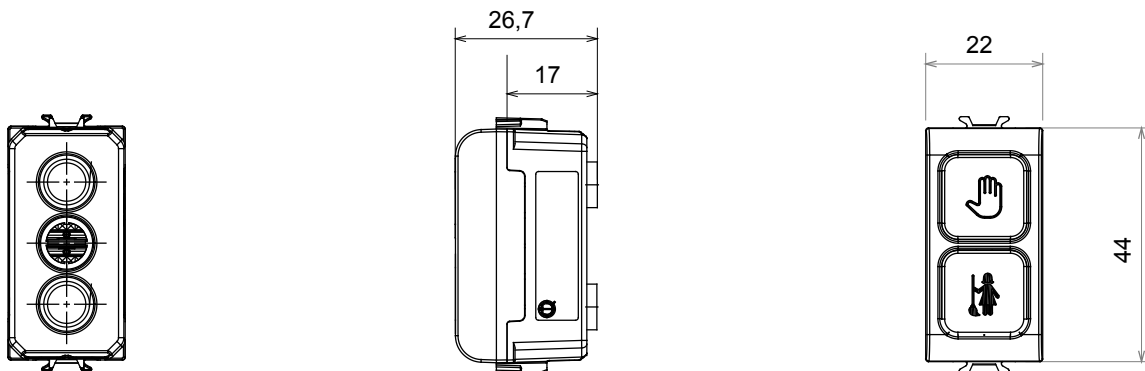

DIMENSIONAL

TECHNICAL SYMBOLOGY

STANDARDS/APPROVALS

GEWISS S.p.A. Via A. Volta, 1
24069 Cenate Sotto - Bergamo - Italy
tel. +39 035 94 61 11 fax +39 035 94 69 09
Company subject to the management and
coordination of Polifin S.p.A.

www.gewiss.com
sat@gewiss.com
Last update 27/06/2026

Data, measures, designs and pictures are shown
only as informative purposes,
and could be changed without previous notice