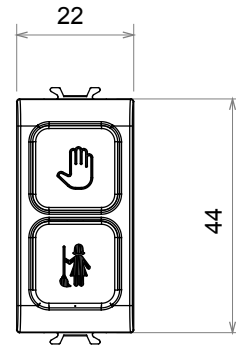

Wide range of control devices, sockets for power supply (conforming to national and international standards) signal pick-up, climate control, comfort management, technical alarm signalling and emergency lighting management. The ChoruSmart modular devices are available in five colours, glossy white, satin white, natural beige, satin black and lacquered titanium and in various sizes from 1/2, 1, 2 and 3 modules. Thanks to the mounting supports for rectangular, square and round boxes, endless combinations can be created with the ChoruSmart range of plates.

Category	Indicator lamp	Symbol	DND+MUR
Colour	Natural satin beige	Diffuser colour	Opal diffuser
Standard	EN 62094-1	Thermo-pressure with ball	125 °C
Glow Wire Test	850 °C	No. modules	1
Electrocod	0781		

### DIMENSIONAL