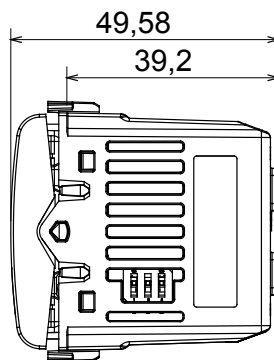

DIMENSIONAL