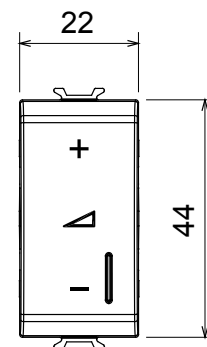

DIMENSIONAL