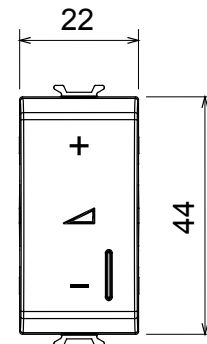

DIMENSIONAL