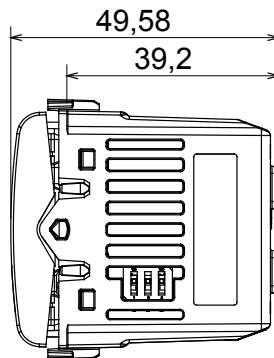

DIMENSIONAL