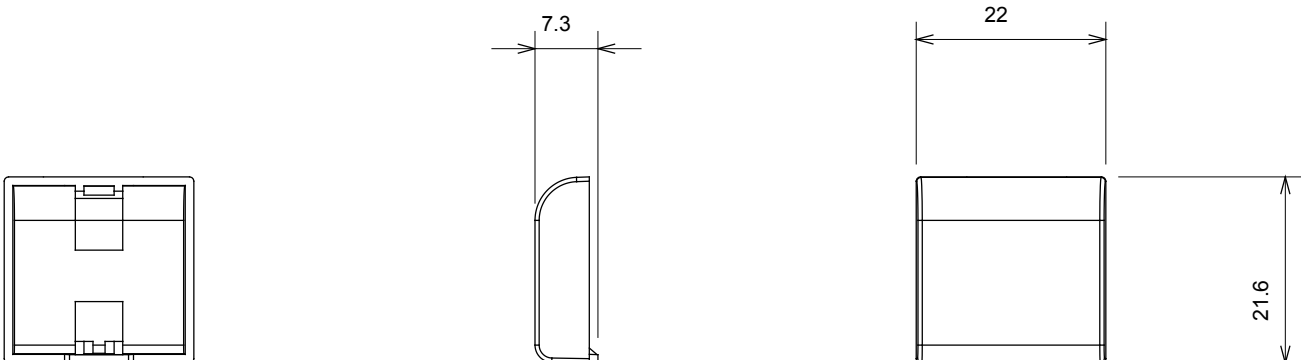

DIMENSIONAL

TECHNICAL SYMBOLOGY

STANDARDS/APPROVALS

GEWISS S.p.A. Via A. Volta, 1
24069 Cenate Sotto - Bergamo - Italy
tel. +39 035 94 61 11 fax +39 035 94 69 09
Company subject to the management and
coordination of Polifin S.p.A.

www.gewiss.com
sat@gewiss.com
Last update 05/06/2026

Data, measures, designs and pictures are shown
only as informative purposes,
and could be changed without previous notice