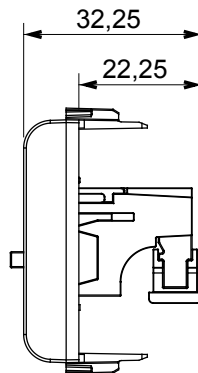

DIMENSIONAL