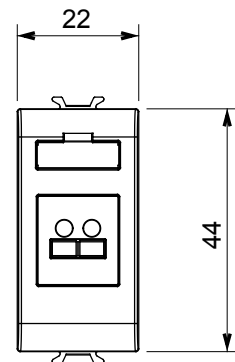

Wide range of control devices, sockets for power supply (conforming to national and international standards) signal pick-up, climate control, comfort management, technical alarm signalling and emergency lighting management. The ChoruSmart modular devices are available in five colours, glossy white, satin white, natural beige, satin black and lacquered titanium and in various sizes from 1/2, 1, 2 and 3 modules. Thanks to the mounting supports for rectangular, square and round boxes, endless combinations can be created with the ChoruSmart range of plates.

Category	Connector	Description	Speaker socket
Colour	Natural satin beige	No. modules	1
Electrocod	3720	Material	Technopolymer

DIMENSIONAL

STANDARDS/APPROVALS