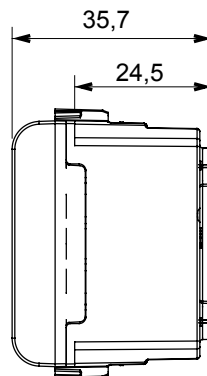

Wide range of control devices, sockets for power supply (conforming to national and international standards) signal pick-up, climate control, comfort management, technical alarm signalling and emergency lighting management. The ChoruSmart modular devices are available in five colours, glossy white, satin white, natural beige, satin black and lacquered titanium and in various sizes from 1/2, 1, 2 and 3 modules. Thanks to the mounting supports for rectangular, square and round boxes, endless combinations can be created with the ChoruSmart range of plates.

Category	SELV socket	Description	2P - 6A - 24 V
Colour	Natural satin beige	For plug pins	Ø 3 mm
No. modules	1	Electrocod	0131
Material	Technopolymer		

### DIMENSIONAL