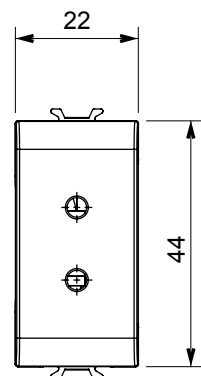

Wide range of control devices, sockets for power supply (conforming to national and international standards) signal pick-up, climate control, comfort management, technical alarm signalling and emergency lighting management. The ChoruSmart modular devices are available in five colours, glossy white, satin white, natural beige, satin black and lacquered titanium and in various sizes from 1/2, 1, 2 and 3 modules. Thanks to the mounting supports for rectangular, square and round boxes, endless combinations can be created with the ChoruSmart range of plates.

Category	SELV socket	Description	2P - 6A - 24 V
Colour	Natural satin beige	For plug pins	Ø 3 mm
No. modules	1	Electrocod	0131
Material	Technopolymer		

### DIMENSIONAL