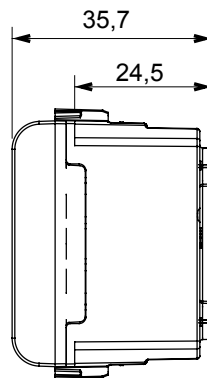

Product Data Sheet

GW13451

CHORUSMART - domestic range

Wide range of control devices, sockets for power supply (conforming to national and international standards) signal pick-up, climate control, comfort management, technical alarm signalling and emergency lighting management. The ChoruSmart modular devices are available in five colours, glossy white, satin white, natural beige, satin black and lacquered titanium and in various sizes from 1/2, 1, 2 and 3 modules. Thanks to the mounting supports for rectangular, square and round boxes, endless combinations can be created with the ChoruSmart range of plates.

Category	SELV socket	Description	2P - 6A - 24 V
Colour	Natural satin beige	For plug pins	Ø 3 mm
No. modules	1	Electrocod	0131
Material	Technopolymer		

DIMENSIONAL

STANDARDS/APPROVALS

GEWISS S.p.A. Via A. Volta, 1
24069 Cenate Sotto - Bergamo - Italy
tel. +39 035 94 61 11 fax +39 035 94 69 09
Company subject to the management and
coordination of Polifin S.p.A.