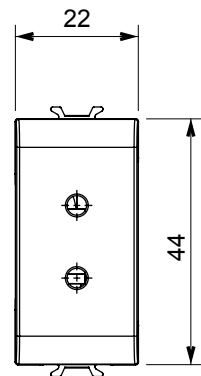

Product Data Sheet

GW13451

CHORUSMART - domestic range

Wide range of control devices, sockets for power supply (conforming to national and international standards) signal pick-up, climate control, comfort management, technical alarm signalling and emergency lighting management. The ChoruSmart modular devices are available in five colours, glossy white, satin white, natural beige, satin black and lacquered titanium and in various sizes from 1/2, 1, 2 and 3 modules. Thanks to the mounting supports for rectangular, square and round boxes, endless combinations can be created with the ChoruSmart range of plates.

Category	SELV socket	Description	2P - 6A - 24 V
Colour	Natural satin beige	For plug pins	Ø 3 mm
No. modules	1	Electrocod	0131
Material	Technopolymer		

DIMENSIONAL

STANDARDS/APPROVALS

GEWISS S.p.A. Via A. Volta, 1
24069 Cenate Sotto - Bergamo - Italy
tel. +39 035 94 61 11 fax +39 035 94 69 09
Company subject to the management and
coordination of Polifin S.p.A.