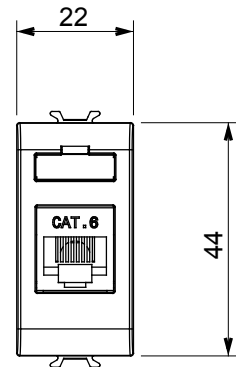

DIMENSIONAL