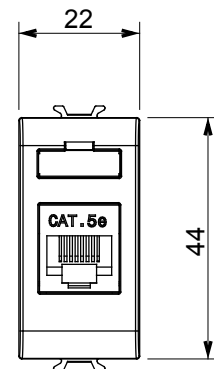

Wide range of control devices, sockets for power supply (conforming to national and international standards) signal pick-up, climate control, comfort management, technical alarm signalling and emergency lighting management. The ChoruSmart modular devices are available in five colours, glossy white, satin white, natural beige, satin black and lacquered titanium and in various sizes from 1/2, 1, 2 and 3 modules. Thanks to the mounting supports for rectangular, square and round boxes, endless combinations can be created with the ChoruSmart range of plates.

Category	Data socket	Description	RJ45
Colour	Natural satin beige	Use category	5e
Cables	FTP	Connection	Toolless
Number pairs	4	Standard	EN 60603-7-3
No. modules	1	Electrocod	3722
Material	Technopolymer		

### DIMENSIONAL