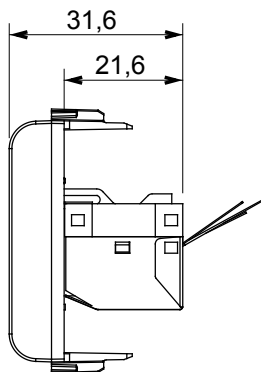

Wide range of control devices, sockets for power supply (conforming to national and international standards) signal pick-up, climate control, comfort management, technical alarm signalling and emergency lighting management. The ChoruSmart modular devices are available in five colours, glossy white, satin white, natural beige, satin black and lacquered titanium and in various sizes from 1/2, 1, 2 and 3 modules. Thanks to the mounting supports for rectangular, square and round boxes, endless combinations can be created with the ChoruSmart range of plates.

Category	Data socket	Description	RJ45
Colour	Natural satin beige	Use category	5e
Cables	FTP	Connection	Toolless
Number pairs	4	Standard	EN 60603-7-3
No. modules	1	Electrocod	3722
Material	Technopolymer		

### DIMENSIONAL