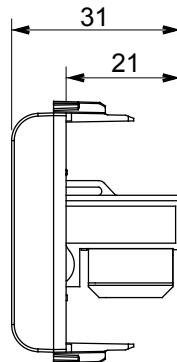

DIMENSIONAL