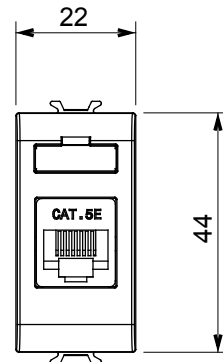

DIMENSIONAL