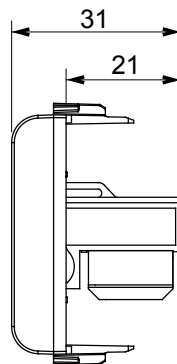

## GW13421

CHORUSMART - domestic range

Wide range of control devices, sockets for power supply (conforming to national and international standards) signal pick-up, climate control, comfort management, technical alarm signalling and emergency lighting management. The ChoruSmart modular devices are available in five colours, glossy white, satin white, natural beige, satin black and lacquered titanium and in various sizes from 1/2, 1, 2 and 3 modules. Thanks to the mounting supports for rectangular, square and round boxes, endless combinations can be created with the ChoruSmart range of plates.

Category	Data socket	Description	RJ45
Colour	Natural satin beige	Use category	5e
Cables	UTP	Connection	Toolless
Number pairs	4	Standard	EN 60603-7-2
No. modules	1	Electrocod	3722
Material	Technopolymer		

### DIMENSIONAL