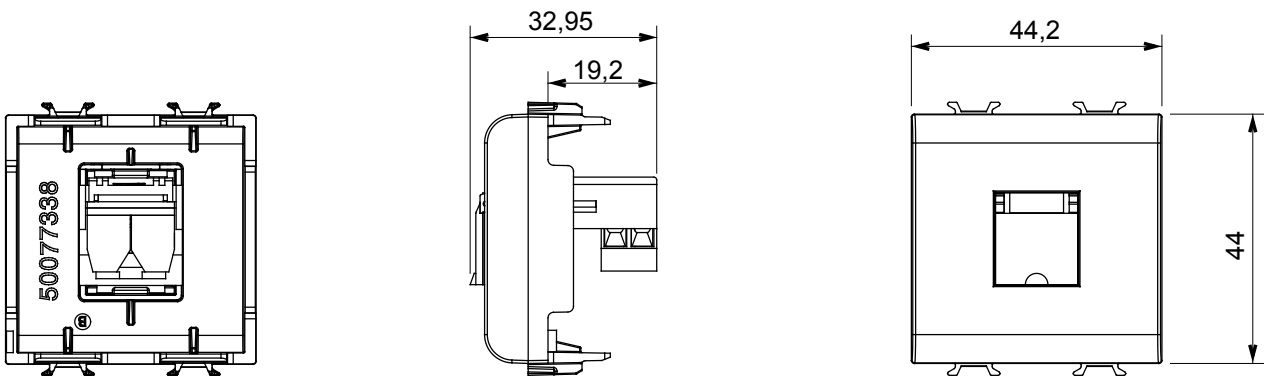

Wide range of control devices, sockets for power supply (conforming to national and international standards) signal pick-up, climate control, comfort management, technical alarm signalling and emergency lighting management. The ChoruSmart modular devices are available in five colours, glossy white, satin white, natural beige, satin black and lacquered titanium and in various sizes from 1/2, 1, 2 and 3 modules. Thanks to the mounting supports for rectangular, square and round boxes, endless combinations can be created with the ChoruSmart range of plates.

Category	Telephone socket-outlet	Description	RJ11
Colour	Natural satin beige	Connection	Screw-on terminals
No. modules	2	Electrocod	3721
Material	Technopolymer		

DIMENSIONAL

STANDARDS/APPROVALS