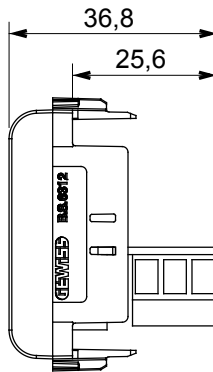

Wide range of control devices, sockets for power supply (conforming to national and international standards) signal pick-up, climate control, comfort management, technical alarm signalling and emergency lighting management. The ChoruSmart modular devices are available in five colours, glossy white, satin white, natural beige, satin black and lacquered titanium and in various sizes from 1/2, 1, 2 and 3 modules. Thanks to the mounting supports for rectangular, square and round boxes, endless combinations can be created with the ChoruSmart range of plates.

Category	Telephone socket-outlet	Description	6 contacts
Colour	Natural satin beige	Standard	British
Connection	Screw-on terminals	No. modules	1
Electrocod	3721	Material	Technopolymer

DIMENSIONAL

STANDARDS/APPROVALS