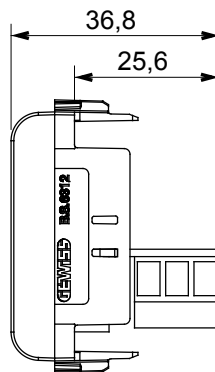

Wide range of control devices, sockets for power supply (conforming to national and international standards) signal pick-up, climate control, comfort management, technical alarm signalling and emergency lighting management. The ChoruSmart modular devices are available in five colours, glossy white, satin white, natural beige, satin black and lacquered titanium and in various sizes from 1/2, 1, 2 and 3 modules. Thanks to the mounting supports for rectangular, square and round boxes, endless combinations can be created with the ChoruSmart range of plates.

Category	Telephone socket-outlet	Description	6 contacts
Colour	Natural satin beige	Standard	British
Connection	Screw-on terminals	No. modules	1
Electrocod	3721	Material	Technopolymer

### DIMENSIONAL