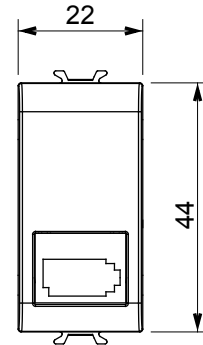

Wide range of control devices, sockets for power supply (conforming to national and international standards) signal pick-up, climate control, comfort management, technical alarm signalling and emergency lighting management. The ChoruSmart modular devices are available in five colours, glossy white, satin white, natural beige, satin black and lacquered titanium and in various sizes from 1/2, 1, 2 and 3 modules. Thanks to the mounting supports for rectangular, square and round boxes, endless combinations can be created with the ChoruSmart range of plates.

Category	Telephone socket-outlet	Description	6 contacts
Colour	Natural satin beige	Standard	British
Connection	Screw-on terminals	No. modules	1
Electrocod	3721	Material	Technopolymer

DIMENSIONAL

STANDARDS/APPROVALS