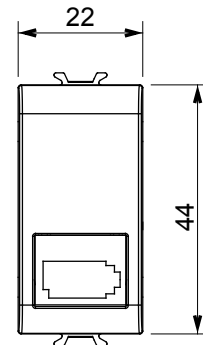

Wide range of control devices, sockets for power supply (conforming to national and international standards) signal pick-up, climate control, comfort management, technical alarm signalling and emergency lighting management. The ChoruSmart modular devices are available in five colours, glossy white, satin white, natural beige, satin black and lacquered titanium and in various sizes from 1/2, 1, 2 and 3 modules. Thanks to the mounting supports for rectangular, square and round boxes, endless combinations can be created with the ChoruSmart range of plates.

Category	Telephone socket-outlet	Description	6 contacts
Colour	Natural satin beige	Standard	British
Connection	Screw-on terminals	No. modules	1
Electrocod	3721	Material	Technopolymer

### DIMENSIONAL