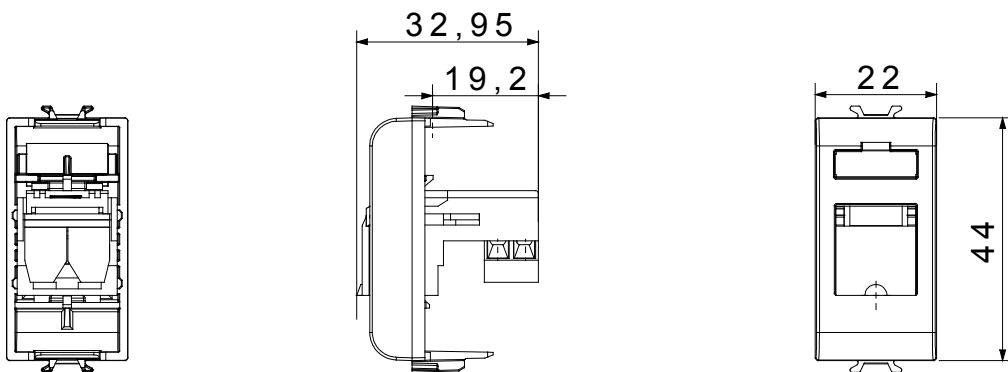

Wide range of control devices, sockets for power supply (conforming to national and international standards) signal pick-up, climate control, comfort management, technical alarm signalling and emergency lighting management. The ChoruSmart modular devices are available in five colours, glossy white, satin white, natural beige, satin black and lacquered titanium and in various sizes from 1/2, 1, 2 and 3 modules. Thanks to the mounting supports for rectangular, square and round boxes, endless combinations can be created with the ChoruSmart range of plates.

Category	Telephone socket-outlet	Description	RJ11
Colour	Natural satin beige	Connection	Screw-on terminals
No. modules	1	Electrocod	3720
Material	Technopolymer		

DIMENSIONAL

STANDARDS/APPROVALS