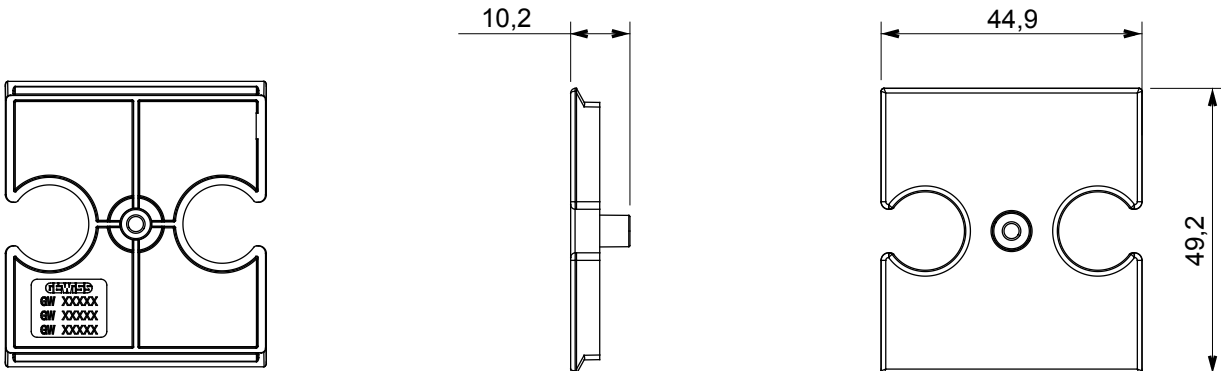

Wide range of control devices, sockets for power supply (conforming to national and international standards) signal pick-up, climate control, comfort management, technical alarm signalling and emergency lighting management. The ChoruSmart modular devices are available in five colours, glossy white, satin white, natural beige, satin black and lacquered titanium and in various sizes from 1/2, 1, 2 and 3 modules. Thanks to the mounting supports for rectangular, square and round boxes, endless combinations can be created with the ChoruSmart range of plates.

Description	For TV/R-SAT base	Colour	Natural satin beige
Characteristics	Cover for antenna sockets	No. holes	2
Electrocod	0122	Material	Technopolymer

DIMENSIONAL

STANDARDS/APPROVALS