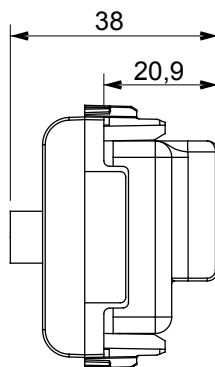

Wide range of control devices, sockets for power supply (conforming to national and international standards) signal pick-up, climate control, comfort management, technical alarm signalling and emergency lighting management. The ChoruSmart modular devices are available in five colours, glossy white, satin white, natural beige, satin black and lacquered titanium and in various sizes from 1/2, 1, 2 and 3 modules. Thanks to the mounting supports for rectangular, square and round boxes, endless combinations can be created with the ChoruSmart range of plates.

Category	TV/SAT socket-outlet	Description	Direct
Colour	Natural satin beige	Attenuation	0 dB
Connectors	TV-SAT	Standard	EN 60728-4; IEC 61169-2; IEC 61169-24
No. modules	2	Cable fixing	With screw
Case	Pressure casting zamak metal body	Electrocod	0131
Material	Technopolymer		

DIMENSIONAL

STANDARDS/APPROVALS