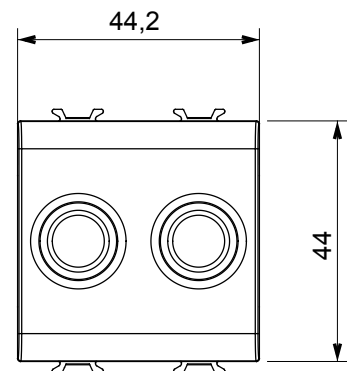

DIMENSIONAL