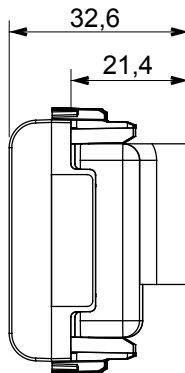

Wide range of control devices, sockets for power supply (conforming to national and international standards) signal pick-up, climate control, comfort management, technical alarm signalling and emergency lighting management. The ChoruSmart modular devices are available in five colours, glossy white, satin white, natural beige, satin black and lacquered titanium and in various sizes from 1/2, 1, 2 and 3 modules. Thanks to the mounting supports for rectangular, square and round boxes, endless combinations can be created with the ChoruSmart range of plates.

| | | | |
|-------------|-----------------------------------|--------------|-------------------------|
| Category | TV/FM socket-outlet | Description | Direct |
| Colour | Natural satin beige | Attenuation | 0 dB |
| Connectors | TV-FM | Standard | EN 60728-4; IEC 61169-2 |
| No. modules | 2 | Cable fixing | With screw |
| Case | Pressure casting zamak metal body | Electrocod | 0131 |
| Material | Technopolymer | | |

DIMENSIONAL

STANDARDS/APPROVALS