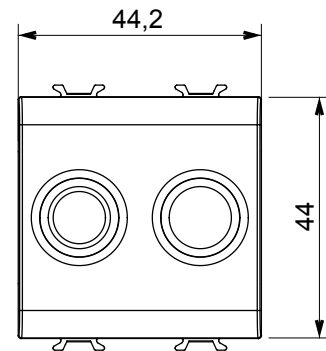

Wide range of control devices, sockets for power supply (conforming to national and international standards) signal pick-up, climate control, comfort management, technical alarm signalling and emergency lighting management. The ChoruSmart modular devices are available in five colours, glossy white, satin white, natural beige, satin black and lacquered titanium and in various sizes from 1/2, 1, 2 and 3 modules. Thanks to the mounting supports for rectangular, square and round boxes, endless combinations can be created with the ChoruSmart range of plates.

Category	TV/FM socket-outlet	Description	Direct
Colour	Natural satin beige	Attenuation	0 dB
Connectors	TV-FM	Standard	EN 60728-4; IEC 61169-2
No. modules	2	Cable fixing	With screw
Case	Pressure casting zamak metal body	Electrocod	0131
Material	Technopolymer		

### DIMENSIONAL