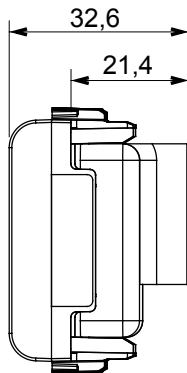

Wide range of control devices, sockets for power supply (conforming to national and international standards) signal pick-up, climate control, comfort management, technical alarm signalling and emergency lighting management. The ChoruSmart modular devices are available in five colours, glossy white, satin white, natural beige, satin black and lacquered titanium and in various sizes from 1/2, 1, 2 and 3 modules. Thanks to the mounting supports for rectangular, square and round boxes, endless combinations can be created with the ChoruSmart range of plates.

Category	TV/FM socket-outlet	Description	Direct
Colour	Natural satin beige	Attenuation	0 dB
Connectors	TV-FM	Standard	EN 60728-4; IEC 61169-2
No. modules	2	Cable fixing	With screw
Case	Pressure casting zamak metal body	Electrocod	0131
Material	Technopolymer		

### DIMENSIONAL