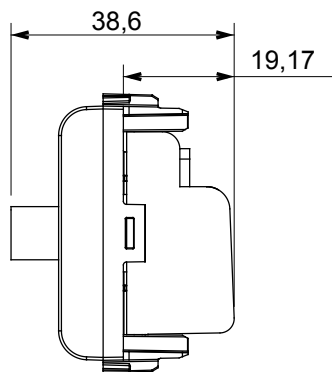

Wide range of control devices, sockets for power supply (conforming to national and international standards) signal pick-up, climate control, comfort management, technical alarm signalling and emergency lighting management. The ChoruSmart modular devices are available in five colours, glossy white, satin white, natural beige, satin black and lacquered titanium and in various sizes from 1/2, 1, 2 and 3 modules. Thanks to the mounting supports for rectangular, square and round boxes, endless combinations can be created with the ChoruSmart range of plates.

Category	TV/SAT socket-outlet	Description	Through wiring
Colour	Natural satin beige	Attenuation	5 dB
Frequency	5-2400 MHz	Shielding	Class A
For connector type	F-Female	Standard	EN 60728-4; IEC 61169-24
No. modules	1	Cable fixing	With screw
Case	Pressure casting zamak metal body	Electrocod	0131
Material	Technopolymer		

### DIMENSIONAL