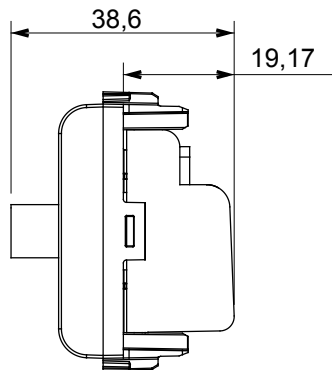

Wide range of control devices, sockets for power supply (conforming to national and international standards) signal pick-up, climate control, comfort management, technical alarm signalling and emergency lighting management. The ChoruSmart modular devices are available in five colours, glossy white, satin white, natural beige, satin black and lacquered titanium and in various sizes from 1/2, 1, 2 and 3 modules. Thanks to the mounting supports for rectangular, square and round boxes, endless combinations can be created with the ChoruSmart range of plates.

Category	TV/SAT socket-outlet	Description	Through wiring
Colour	Natural satin beige	Attenuation	5 dB
Frequency	5-2400 MHz	Shielding	Class A
For connector type	F-Female	Standard	EN 60728-4; IEC 61169-24
No. modules	1	Cable fixing	With screw
Case	Pressure casting zamak metal body	Electrocod	0131
Material	Technopolymer		

DIMENSIONAL

STANDARDS/APPROVALS