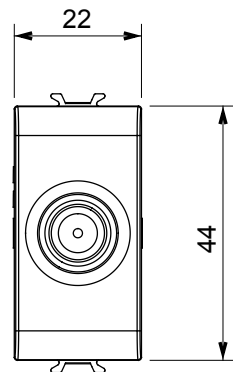

Wide range of control devices, sockets for power supply (conforming to national and international standards) signal pick-up, climate control, comfort management, technical alarm signalling and emergency lighting management. The ChoruSmart modular devices are available in five colours, glossy white, satin white, natural beige, satin black and lacquered titanium and in various sizes from 1/2, 1, 2 and 3 modules. Thanks to the mounting supports for rectangular, square and round boxes, endless combinations can be created with the ChoruSmart range of plates.

Category	TV/SAT socket-outlet	Description	Through wiring
Colour	Natural satin beige	Attenuation	5 dB
Frequency	5-2400 MHz	Shielding	Class A
For connector type	F-Female	Standard	EN 60728-4; IEC 61169-24
No. modules	1	Cable fixing	With screw
Case	Pressure casting zamak metal body	Electrocod	0131
Material	Technopolymer		

### DIMENSIONAL