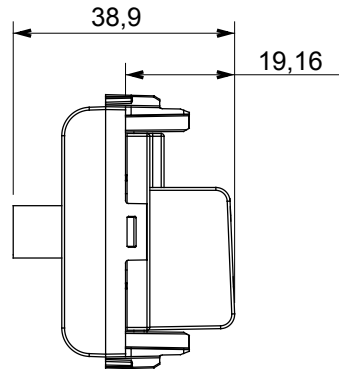

Wide range of control devices, sockets for power supply (conforming to national and international standards) signal pick-up, climate control, comfort management, technical alarm signalling and emergency lighting management. The ChoruSmart modular devices are available in five colours, glossy white, satin white, natural beige, satin black and lacquered titanium and in various sizes from 1/2, 1, 2 and 3 modules. Thanks to the mounting supports for rectangular, square and round boxes, endless combinations can be created with the ChoruSmart range of plates.

Category	TV/SAT socket-outlet	Description	Direct
Colour	Natural satin beige	Attenuation	0 dB
Frequency	5-2400 MHz	Shielding	Class A
For connector type	F-Female	Standard	EN 60728-4; IEC 61169-24
No. modules	1	Cable fixing	With screw
Case	Pressure casting zamak metal body	Electrocod	0131
Material	Technopolymer		

DIMENSIONAL

STANDARDS/APPROVALS