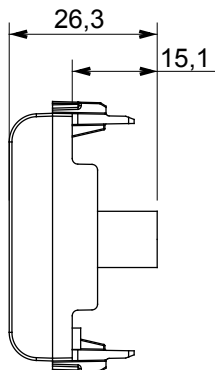

Wide range of control devices, sockets for power supply (conforming to national and international standards) signal pick-up, climate control, comfort management, technical alarm signalling and emergency lighting management. The ChoruSmart modular devices are available in five colours, glossy white, satin white, natural beige, satin black and lacquered titanium and in various sizes from 1/2, 1, 2 and 3 modules. Thanks to the mounting supports for rectangular, square and round boxes, endless combinations can be created with the ChoruSmart range of plates.

Category	TV socket-outlet	Description	Direct
Colour	Natural satin beige	Attenuation	0 dB
Frequency	5-2400 MHz	Shielding	Class A
For connector type	IEC-Male	Standard	IEC 61169-2
No. modules	2	Cable fixing	Pressure-operated
Case	Plastic material body	Electrocod	0131
Material	Technopolymer		

### DIMENSIONAL