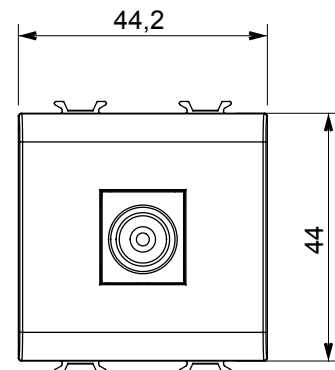

Wide range of control devices, sockets for power supply (conforming to national and international standards) signal pick-up, climate control, comfort management, technical alarm signalling and emergency lighting management. The ChoruSmart modular devices are available in five colours, glossy white, satin white, natural beige, satin black and lacquered titanium and in various sizes from 1/2, 1, 2 and 3 modules. Thanks to the mounting supports for rectangular, square and round boxes, endless combinations can be created with the ChoruSmart range of plates.

Category	TV socket-outlet	Description	Direct
Colour	Natural satin beige	Attenuation	0 dB
Frequency	5-2400 MHz	Shielding	Class A
For connector type	IEC-Male	Standard	IEC 61169-2
No. modules	2	Cable fixing	Pressure-operated
Case	Plastic material body	Electrocod	0131
Material	Technopolymer		

### DIMENSIONAL