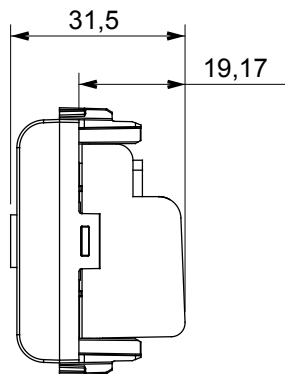

DIMENSIONAL