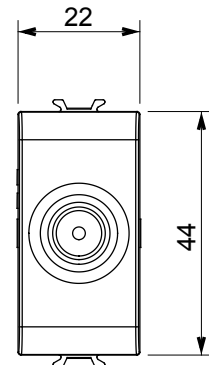

Wide range of control devices, sockets for power supply (conforming to national and international standards) signal pick-up, climate control, comfort management, technical alarm signalling and emergency lighting management. The ChoruSmart modular devices are available in five colours, glossy white, satin white, natural beige, satin black and lacquered titanium and in various sizes from 1/2, 1, 2 and 3 modules. Thanks to the mounting supports for rectangular, square and round boxes, endless combinations can be created with the ChoruSmart range of plates.

Category	TV socket-outlet	Description	Through wiring
Colour	Natural satin beige	Attenuation	5 dB
Frequency	5-2400 MHz	Shielding	Class A
For connector type	IEC-Male	Standard	EN 60728-4; IEC 61169-2
No. modules	1	Cable fixing	With screw
Case	Pressure casting zamak metal body	Electrocod	0131
Material	Technopolymer		

### DIMENSIONAL