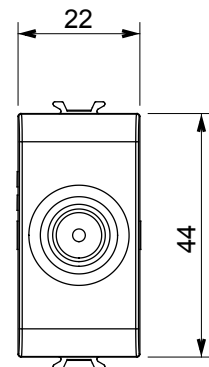

DIMENSIONAL