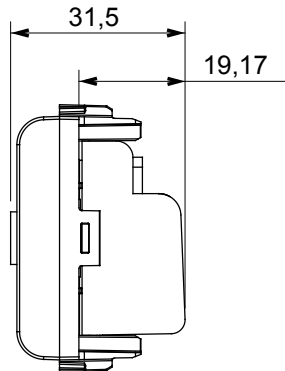

Wide range of control devices, sockets for power supply (conforming to national and international standards) signal pick-up, climate control, comfort management, technical alarm signalling and emergency lighting management. The ChoruSmart modular devices are available in five colours, glossy white, satin white, natural beige, satin black and lacquered titanium and in various sizes from 1/2, 1, 2 and 3 modules. Thanks to the mounting supports for rectangular, square and round boxes, endless combinations can be created with the ChoruSmart range of plates.

Category	TV socket-outlet	Description	Through wiring
Colour	Natural satin beige	Attenuation	5 dB
Frequency	5-2400 MHz	Shielding	Class A
For connector type	IEC-Male	Standard	EN 60728-4; IEC 61169-2
No. modules	1	Cable fixing	With screw
Case	Pressure casting zamak metal body	Electrocod	0131
Material	Technopolymer		

### DIMENSIONAL