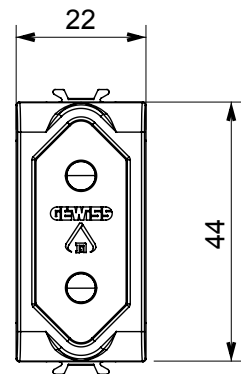

DIMENSIONAL