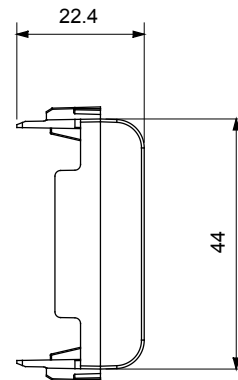

## GW13198

CHORUSMART - domestic range

Wide range of control devices, sockets for power supply (conforming to national and international standards) signal pick-up, climate control, comfort management, technical alarm signalling and emergency lighting management. The ChoruSmart modular devices are available in five colours, glossy white, satin white, natural beige, satin black and lacquered titanium and in various sizes from 1/2, 1, 2 and 3 modules. Thanks to the mounting supports for rectangular, square and round boxes, endless combinations can be created with the ChoruSmart range of plates.

Category	Blanking module	Colour	Natural satin beige
Description	2 modules	Standard	EN 60669-1
Thermo-pressure with ball	125 °C	Glow Wire Test	850 °C
No. modules	2	Material	Technopolymer
Electrocod	0100		

### DIMENSIONAL