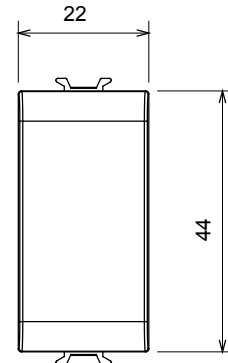

DIMENSIONAL