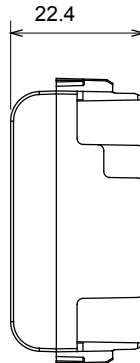

DIMENSIONAL