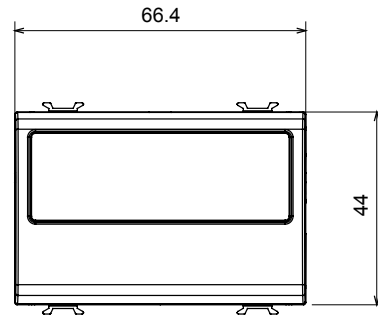

Wide range of control devices, sockets for power supply (conforming to national and international standards) signal pick-up, climate control, comfort management, technical alarm signalling and emergency lighting management. The ChoruSmart modular devices are available in five colours, glossy white, satin white, natural beige, satin black and lacquered titanium and in various sizes from 1/2, 1, 2 and 3 modules. Thanks to the mounting supports for rectangular, square and round boxes, endless combinations can be created with the ChoruSmart range of plates.

Category	Blanking module with cable output	Colour	Natural satin beige
Description	2 modules	Standard	EN 60669-1
Thermo-pressure with ball	125 °C	Glow Wire Test	850 °C
No. modules	2	Material	Technopolymer
Electrocod	0100		

### DIMENSIONAL