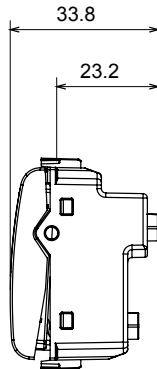

Wide range of control devices, sockets for power supply (conforming to national and international standards) signal pick-up, climate control, comfort management, technical alarm signalling and emergency lighting management. The ChoruSmart modular devices are available in five colours, glossy white, satin white, natural beige, satin black and lacquered titanium and in various sizes from 1/2, 1, 2 and 3 modules. Thanks to the mounting supports for rectangular, square and round boxes, endless combinations can be created with the ChoruSmart range of plates.

Category	Blanking module with cable output	Colour	Natural satin beige
Description	2 modules	Standard	EN 60669-1
Thermo-pressure with ball	125 °C	Glow Wire Test	850 °C
No. modules	2	Material	Technopolymer
Electrocod	0100		

### DIMENSIONAL