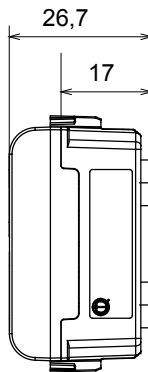

Wide range of control devices, sockets for power supply (conforming to national and international standards) signal pick-up, climate control, comfort management, technical alarm signalling and emergency lighting management. The ChoruSmart modular devices are available in five colours, glossy white, satin white, natural beige, satin black and lacquered titanium and in various sizes from 1/2, 1, 2 and 3 modules. Thanks to the mounting supports for rectangular, square and round boxes, endless combinations can be created with the ChoruSmart range of plates.

Category	Indicator lamp	Symbol	DND+MUR
Colour	Satin black	Diffuser colour	Opal diffuser
Standard	EN 62094-1	Thermo-pressure with ball	125 °C
Glow Wire Test	850 °C	No. modules	1
Electrocod	0781		

DIMENSIONAL