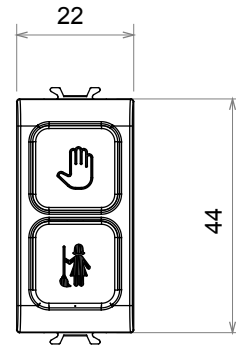

Wide range of control devices, sockets for power supply (conforming to national and international standards) signal pick-up, climate control, comfort management, technical alarm signalling and emergency lighting management. The ChoruSmart modular devices are available in five colours, glossy white, satin white, natural beige, satin black and lacquered titanium and in various sizes from 1/2, 1, 2 and 3 modules. Thanks to the mounting supports for rectangular, square and round boxes, endless combinations can be created with the ChoruSmart range of plates.

Category	Indicator lamp	Symbol	DND+MUR
Colour	Satin black	Diffuser colour	Opal diffuser
Standard	EN 62094-1	Thermo-pressure with ball	125 °C
Glow Wire Test	850 °C	No. modules	1
Electrocod	0781		

DIMENSIONAL