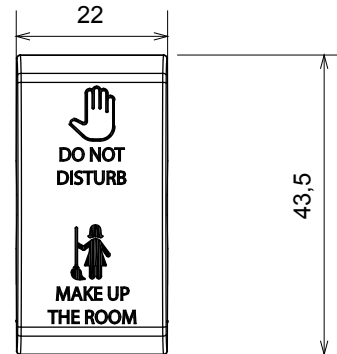

Wide range of control devices, sockets for power supply (conforming to national and international standards) signal pick-up, climate control, comfort management, technical alarm signalling and emergency lighting management. The ChoruSmart modular devices are available in five colours, glossy white, satin white, natural beige, satin black and lacquered titanium and in various sizes from 1/2, 1, 2 and 3 modules. Thanks to the mounting supports for rectangular, square and round boxes, endless combinations can be created with the ChoruSmart range of plates.

Category	Replaceable button key	Button key	Neutral
Symbol	DND+MUR	Colour	Satin black
Standard	EN 60669-1	Thermo-pressure with ball	125 °C
Glow Wire Test	850 °C	No. modules	1
Electrocod	140		

### DIMENSIONAL