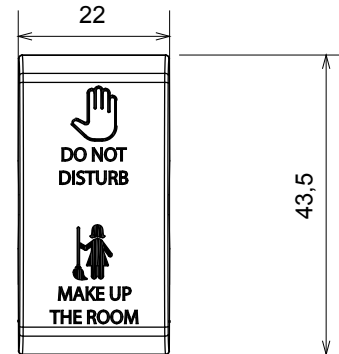

Wide range of control devices, sockets for power supply (conforming to national and international standards) signal pick-up, climate control, comfort management, technical alarm signalling and emergency lighting management. The ChoruSmart modular devices are available in five colours, glossy white, satin white, natural beige, satin black and lacquered titanium and in various sizes from 1/2, 1, 2 and 3 modules. Thanks to the mounting supports for rectangular, square and round boxes, endless combinations can be created with the ChoruSmart range of plates.

Category	Replaceable button key	Button key	Neutral
Symbol	DND+MUR	Colour	Satin black
Standard	EN 60669-1	Thermo-pressure with ball	125 °C
Glow Wire Test	850 °C	No. modules	1
Electrocod	140		

### DIMENSIONAL