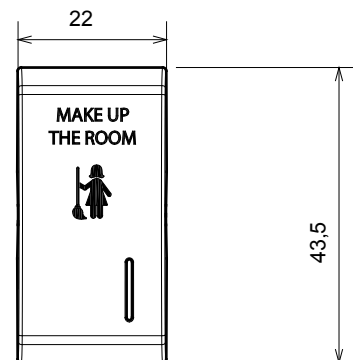

Wide range of control devices, sockets for power supply (conforming to national and international standards) signal pick-up, climate control, comfort management, technical alarm signalling and emergency lighting management. The ChoruSmart modular devices are available in five colours, glossy white, satin white, natural beige, satin black and lacquered titanium and in various sizes from 1/2, 1, 2 and 3 modules. Thanks to the mounting supports for rectangular, square and round boxes, endless combinations can be created with the ChoruSmart range of plates.

Category	Replaceable button key	Button key	With diffuser
Symbol	MUR	Colour	Satin black
Standard	EN 60669-1	Thermo-pressure with ball	125 °C
Glow Wire Test	850 °C	No. modules	1
Electrocod	140		

### DIMENSIONAL