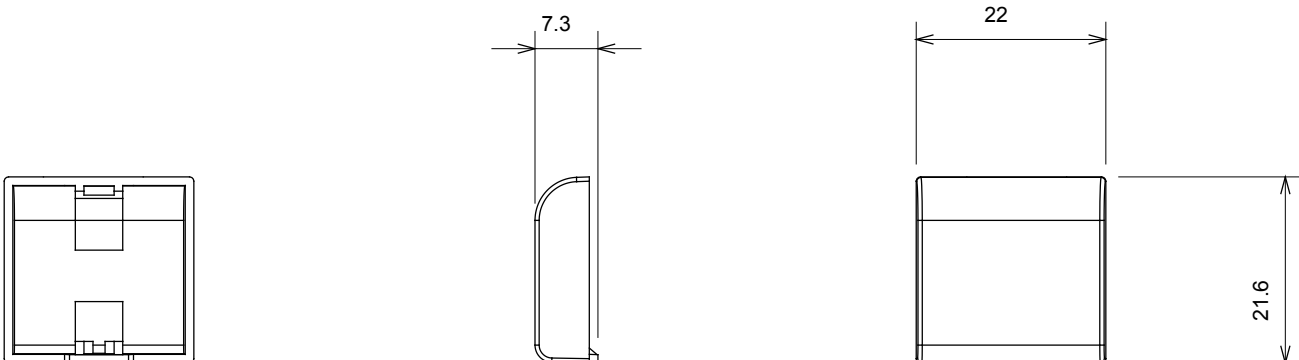

Product Data Sheet

GW12541

CHORUSMART - Domestic range

Wide range of control devices, sockets for power supply (conforming to national and international standards) signal pick-up, climate control, comfort management, technical alarm signalling and emergency lighting management. The ChoruSmart modular devices are available in five colours, glossy white, satin white, natural beige, satin black and lacquered titanium and in various sizes from 1/2, 1, 2 and 3 modules. Thanks to the mounting supports for rectangular, square and round boxes, endless combinations can be created with the ChoruSmart range of plates.

Category	Replaceable button key	Type	Interchangeable
Colour	Satin black	Description	Keys 22x22 mm
Standard	EN 60669-1	Thermo-pressure with ball	125 °C
Glow Wire Test	850 °C	Symbol	General
Material	Technopolymer	Electrocod	0130

DIMENSIONAL

TECHNICAL SYMBOLOGY

STANDARDS/APPROVALS

GEWISS S.p.A. Via A. Volta, 1
24069 Cenate Sotto - Bergamo - Italy
tel. +39 035 94 61 11 fax +39 035 94 69 09
Company subject to the management and
coordination of Polifin S.p.A.

www.gewiss.com
sat@gewiss.com
Last update 28/06/2026

Data, measures, designs and pictures are shown
only as informative purposes,
and could be changed without previous notice