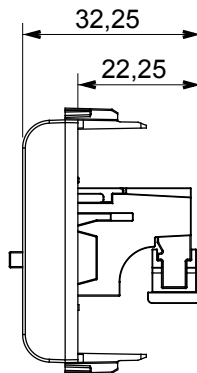

Wide range of control devices, sockets for power supply (conforming to national and international standards) signal pick-up, climate control, comfort management, technical alarm signalling and emergency lighting management. The ChoruSmart modular devices are available in five colours, glossy white, satin white, natural beige, satin black and lacquered titanium and in various sizes from 1/2, 1, 2 and 3 modules. Thanks to the mounting supports for rectangular, square and round boxes, endless combinations can be created with the ChoruSmart range of plates.

Category	Connector	Description	Speaker socket
Colour	Satin black	No. modules	1
Electrocod	3720	Material	Technopolymer

DIMENSIONAL

STANDARDS/APPROVALS