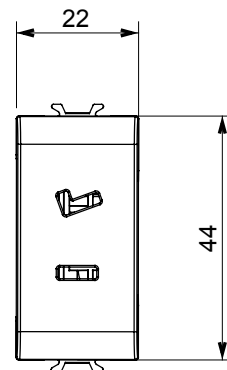

Wide range of control devices, sockets for power supply (conforming to national and international standards) signal pick-up, climate control, comfort management, technical alarm signalling and emergency lighting management. The ChoruSmart modular devices are available in five colours, glossy white, satin white, natural beige, satin black and lacquered titanium and in various sizes from 1/2, 1, 2 and 3 modules. Thanks to the mounting supports for rectangular, square and round boxes, endless combinations can be created with the ChoruSmart range of plates.

Category	SELV socket	Description	2P - 6A - 24 V polarised
Colour	Satin black	For plug pins	Flat
No. modules	1	Electrocod	0131
Material	Technopolymer		

### DIMENSIONAL