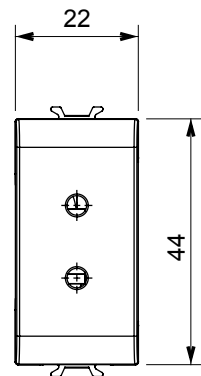

Wide range of control devices, sockets for power supply (conforming to national and international standards) signal pick-up, climate control, comfort management, technical alarm signalling and emergency lighting management. The ChoruSmart modular devices are available in five colours, glossy white, satin white, natural beige, satin black and lacquered titanium and in various sizes from 1/2, 1, 2 and 3 modules. Thanks to the mounting supports for rectangular, square and round boxes, endless combinations can be created with the ChoruSmart range of plates.

Category	SELV socket	Description	2P - 6A - 24 V
Colour	Satin black	For plug pins	Ø 3 mm
No. modules	1	Electrocod	0131
Material	Technopolymer		

### DIMENSIONAL