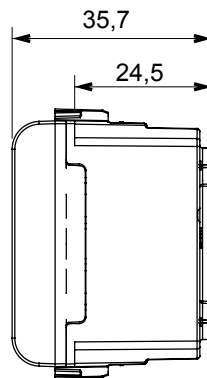

Wide range of control devices, sockets for power supply (conforming to national and international standards) signal pick-up, climate control, comfort management, technical alarm signalling and emergency lighting management. The ChoruSmart modular devices are available in five colours, glossy white, satin white, natural beige, satin black and lacquered titanium and in various sizes from 1/2, 1, 2 and 3 modules. Thanks to the mounting supports for rectangular, square and round boxes, endless combinations can be created with the ChoruSmart range of plates.

Category	SELV socket	Description	2P - 6A - 24 V
Colour	Satin black	For plug pins	Ø 3 mm
No. modules	1	Electrocod	0131
Material	Technopolymer		

### DIMENSIONAL