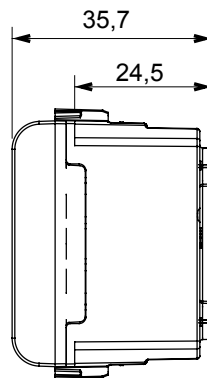

Product Data Sheet

GW12451

CHORUSMART - Domestic range

Wide range of control devices, sockets for power supply (conforming to national and international standards) signal pick-up, climate control, comfort management, technical alarm signalling and emergency lighting management. The ChoruSmart modular devices are available in five colours, glossy white, satin white, natural beige, satin black and lacquered titanium and in various sizes from 1/2, 1, 2 and 3 modules. Thanks to the mounting supports for rectangular, square and round boxes, endless combinations can be created with the ChoruSmart range of plates.

Category	SELV socket	Description	2P - 6A - 24 V
Colour	Satin black	For plug pins	Ø 3 mm
No. modules	1	Electrocod	0131
Material	Technopolymer		

DIMENSIONAL

STANDARDS/APPROVALS

GEWISS S.p.A. Via A. Volta, 1
24069 Cenate Sotto - Bergamo - Italy
tel. +39 035 94 61 11 fax +39 035 94 69 09
Company subject to the management and
coordination of Polifin S.p.A.