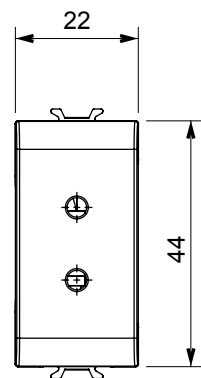

Product Data Sheet

GW12451

CHORUSMART - Domestic range

Wide range of control devices, sockets for power supply (conforming to national and international standards) signal pick-up, climate control, comfort management, technical alarm signalling and emergency lighting management. The ChoruSmart modular devices are available in five colours, glossy white, satin white, natural beige, satin black and lacquered titanium and in various sizes from 1/2, 1, 2 and 3 modules. Thanks to the mounting supports for rectangular, square and round boxes, endless combinations can be created with the ChoruSmart range of plates.

Category	SELV socket	Description	2P - 6A - 24 V
Colour	Satin black	For plug pins	Ø 3 mm
No. modules	1	Electrocod	0131
Material	Technopolymer		

DIMENSIONAL

STANDARDS/APPROVALS

GEWISS S.p.A. Via A. Volta, 1
24069 Cenate Sotto - Bergamo - Italy
tel. +39 035 94 61 11 fax +39 035 94 69 09
Company subject to the management and
coordination of Polifin S.p.A.