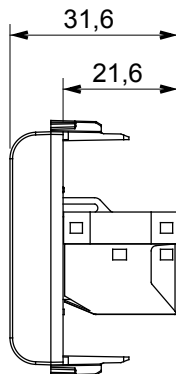

Wide range of control devices, sockets for power supply (conforming to national and international standards) signal pick-up, climate control, comfort management, technical alarm signalling and emergency lighting management. The ChoruSmart modular devices are available in five colours, glossy white, satin white, natural beige, satin black and lacquered titanium and in various sizes from 1/2, 1, 2 and 3 modules. Thanks to the mounting supports for rectangular, square and round boxes, endless combinations can be created with the ChoruSmart range of plates.

Category	Data socket	Description	RJ45
Colour	Satin black	Use category	6
Cables	FTP	Connection	Toolless
Number pairs	4	Standard	EN 60603-7-5
No. modules	1	Electrocod	3722
Material	Technopolymer		

DIMENSIONAL