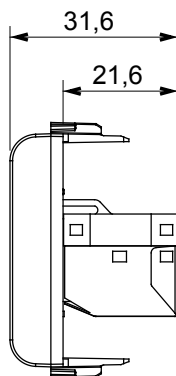

Wide range of control devices, sockets for power supply (conforming to national and international standards) signal pick-up, climate control, comfort management, technical alarm signalling and emergency lighting management. The ChoruSmart modular devices are available in five colours, glossy white, satin white, natural beige, satin black and lacquered titanium and in various sizes from 1/2, 1, 2 and 3 modules. Thanks to the mounting supports for rectangular, square and round boxes, endless combinations can be created with the ChoruSmart range of plates.

Category	Data socket	Description	RJ45
Colour	Satin black	Use category	6
Cables	FTP	Connection	Toolless
Number pairs	4	Standard	EN 60603-7-5
No. modules	1	Electrocod	3722
Material	Technopolymer		

DIMENSIONAL