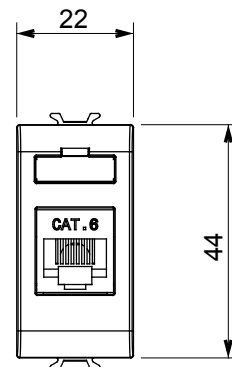

Wide range of control devices, sockets for power supply (conforming to national and international standards) signal pick-up, climate control, comfort management, technical alarm signalling and emergency lighting management. The ChoruSmart modular devices are available in five colours, glossy white, satin white, natural beige, satin black and lacquered titanium and in various sizes from 1/2, 1, 2 and 3 modules. Thanks to the mounting supports for rectangular, square and round boxes, endless combinations can be created with the ChoruSmart range of plates.

Category	Data socket	Description	RJ45
Colour	Satin black	Use category	6
Cables	FTP	Connection	Toolless
Number pairs	4	Standard	EN 60603-7-5
No. modules	1	Electrocod	3722
Material	Technopolymer		

DIMENSIONAL